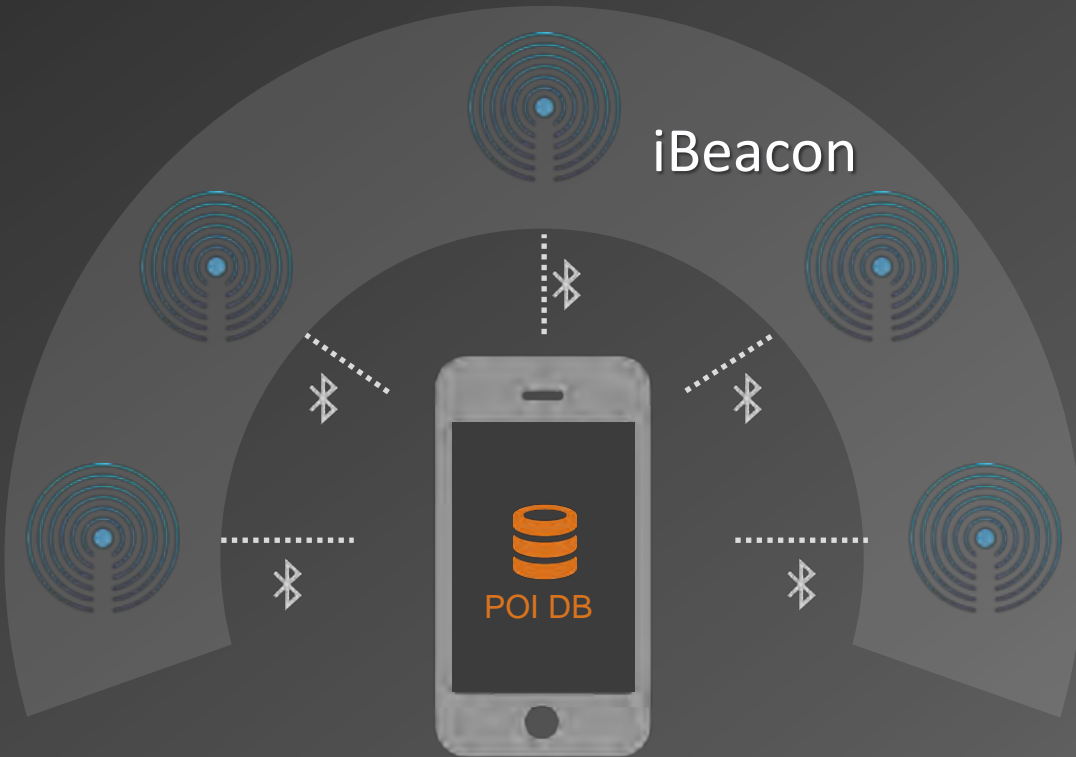

Arts Technology

4

BSB Navigator – A Beacons Based Indoor Navigation App

Beacons: Bluetooth Low Energy Signal Generators

245

How does it work?

Proximity

Trilateration