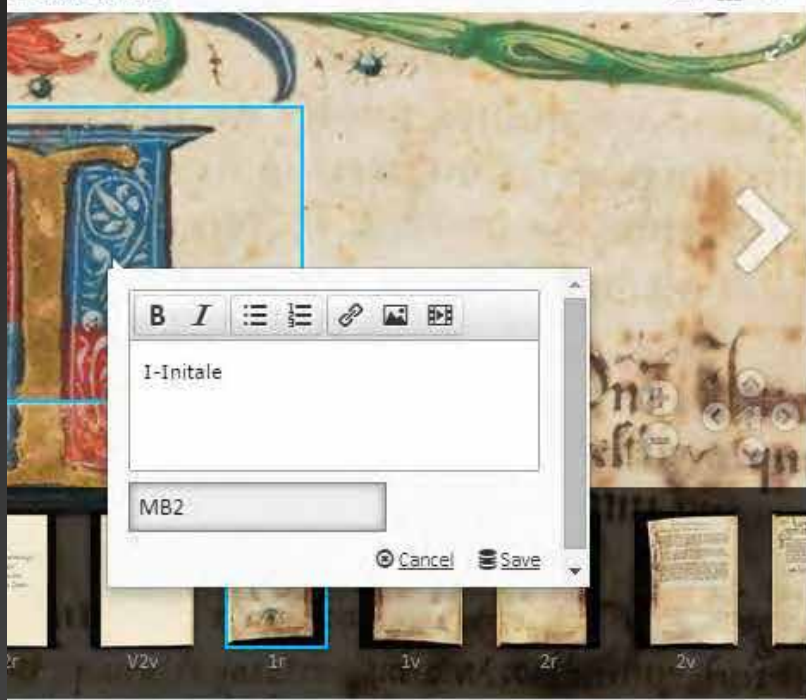

Arts Technology

4

Castro, Archivio parrocchiale, s. n.

Besançon, Ms. 434

Breviarium Romanum, deutsch - BSB Cgm 85

International Image
Interoperability
Framework (IIF)

Motifs

The Similarity based image search gives you the opportunity to search inside of more than 5 million images identified automatically from manuscripts, old prints, maps and other works from the holdings of the Bavarian State Library, published between the 9th and the 20th century. Please note that you can customize your search.