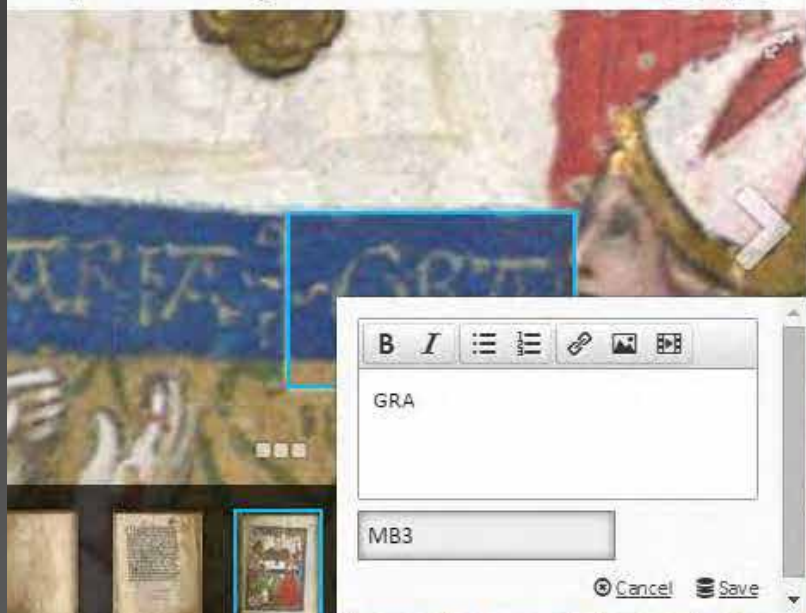

Arts Technology

4

Castro, Archivio parrocchiale, s. n.

Besançon, Ms. 434

Breviarium Romanum, deutsch - BSB Cgm 85

International Image
Interoperability
Framework (IIF)

Motifs

The Similarity based image search gives you the opportunity to search inside of more than 5 million images identified automatically from manuscripts, old prints, maps and other works from the holdings of the Bavarian State Library, published between the 9th and the 20th century. Please note that you can customize your search.