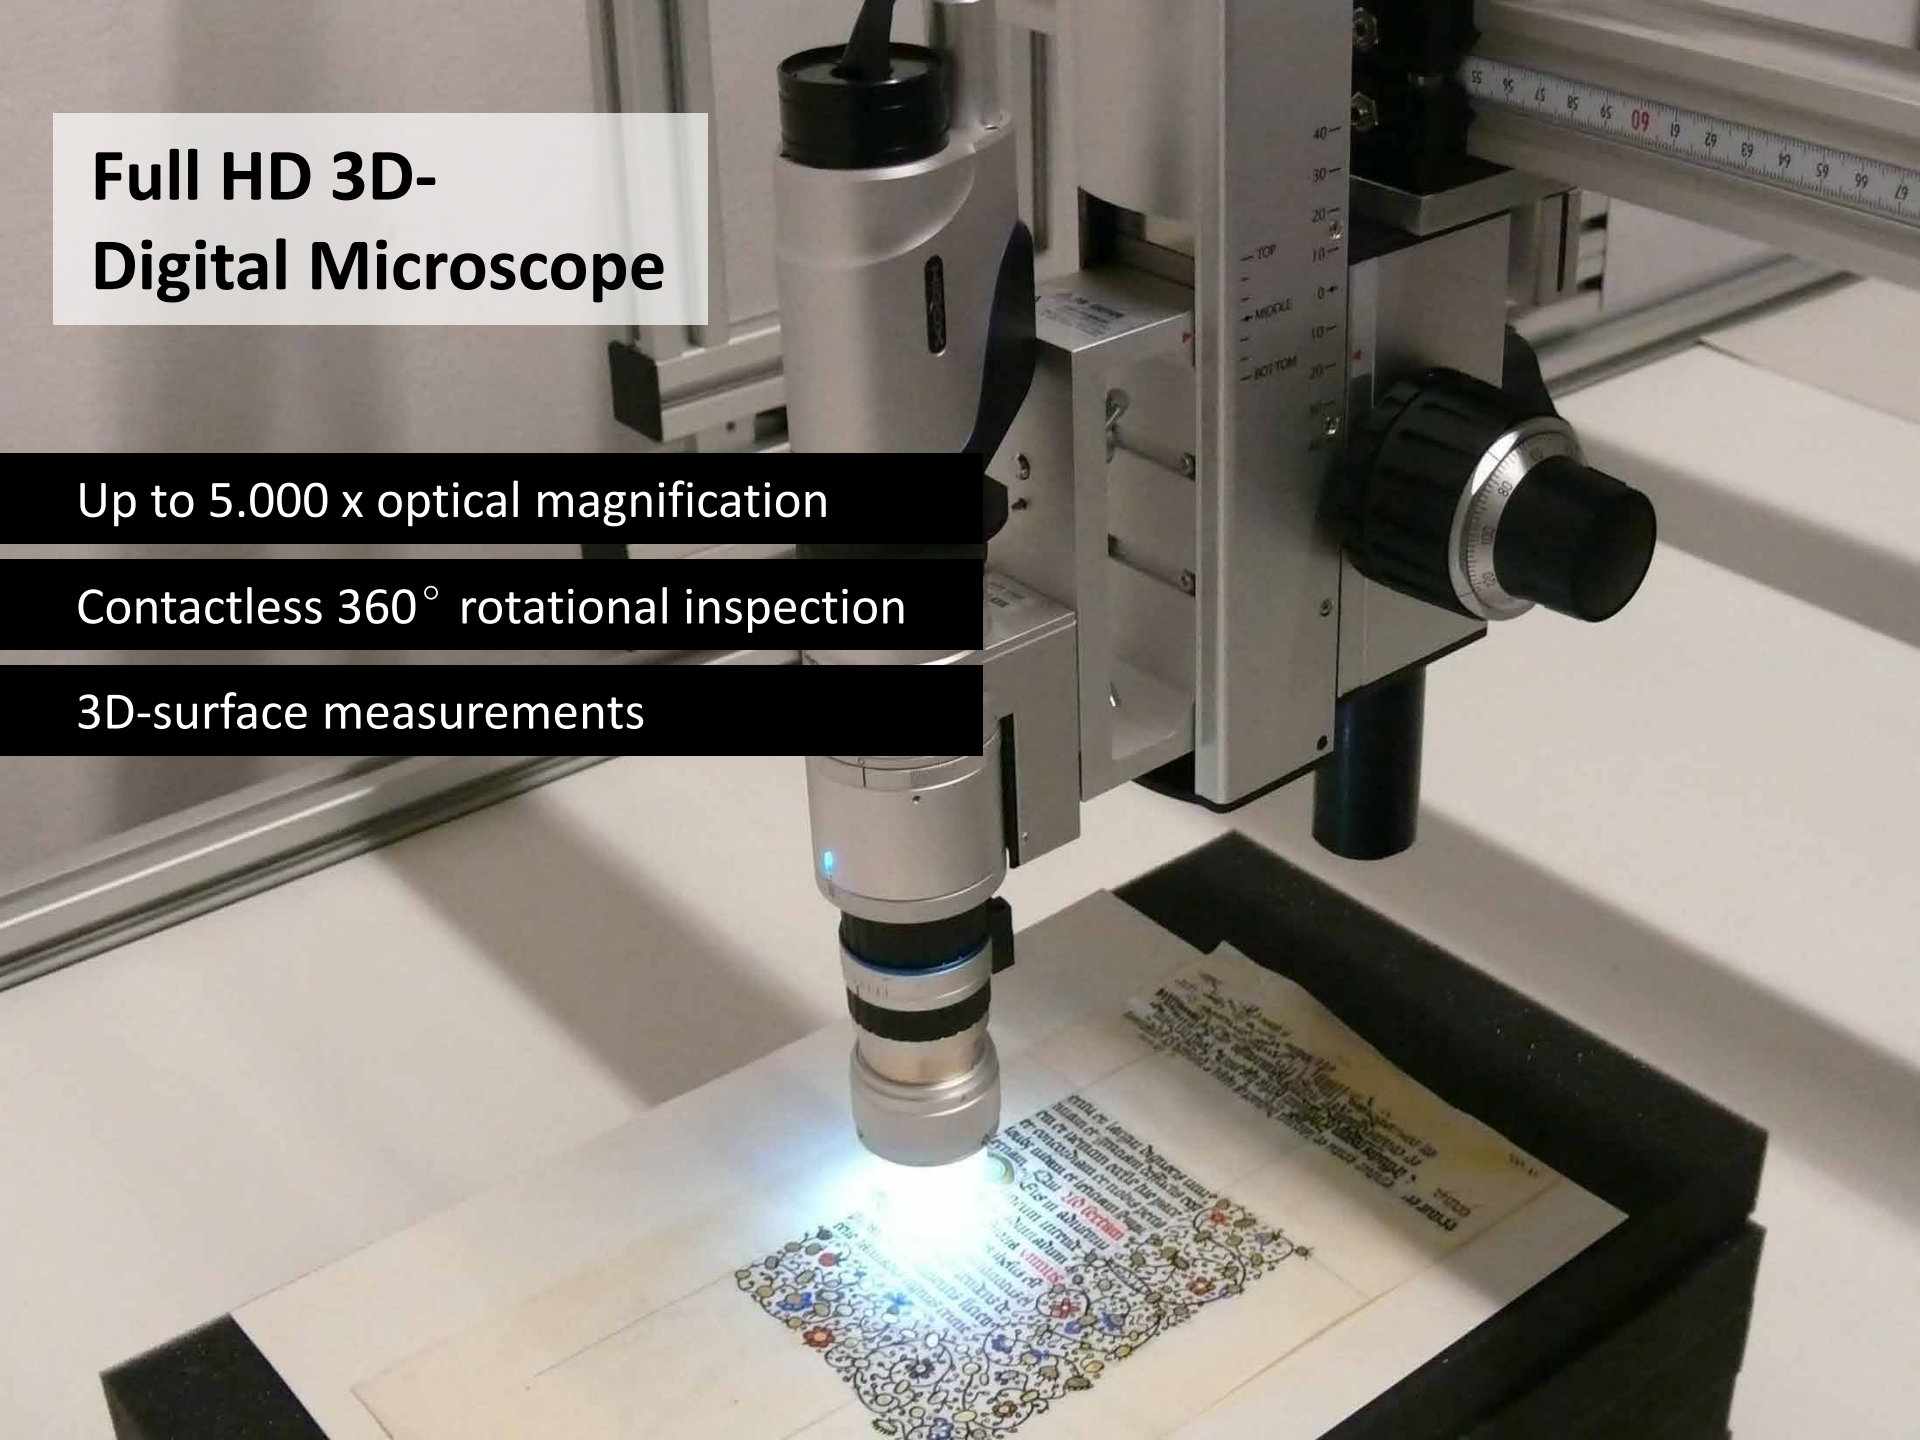

Fingerprinting

Sensor Fusion

Discovery Mode

https://www.youtube.com/watch?v=gdvb_4bynUw

Agenda

Science & Research

Manuscript Workbench, Image Similarity Search

1

Culture

Location Based Service, GLAM Portal “bavarikon”

2

Library as Place

Inhouse Navigation

3

Preservation

Arts Technology

4

Full HD 3D- Digital Microscope

Up to 5.000 x optical magnification

Contactless 360° rotational inspection

3D-surface measurements

Si prouide q̄
pateret acce
pit panem i
sanctas ac
venerabiles manus
suas; et eleuatis ocul
in celum ad te deu pa
tre suu omnipotete tibi
gras ages. **D**ene **D**ix
it; fregit; dedit discipu
l suis dices **D**ccipite
manducate ex hoc oēs
oc e eni cor p̄ meu.