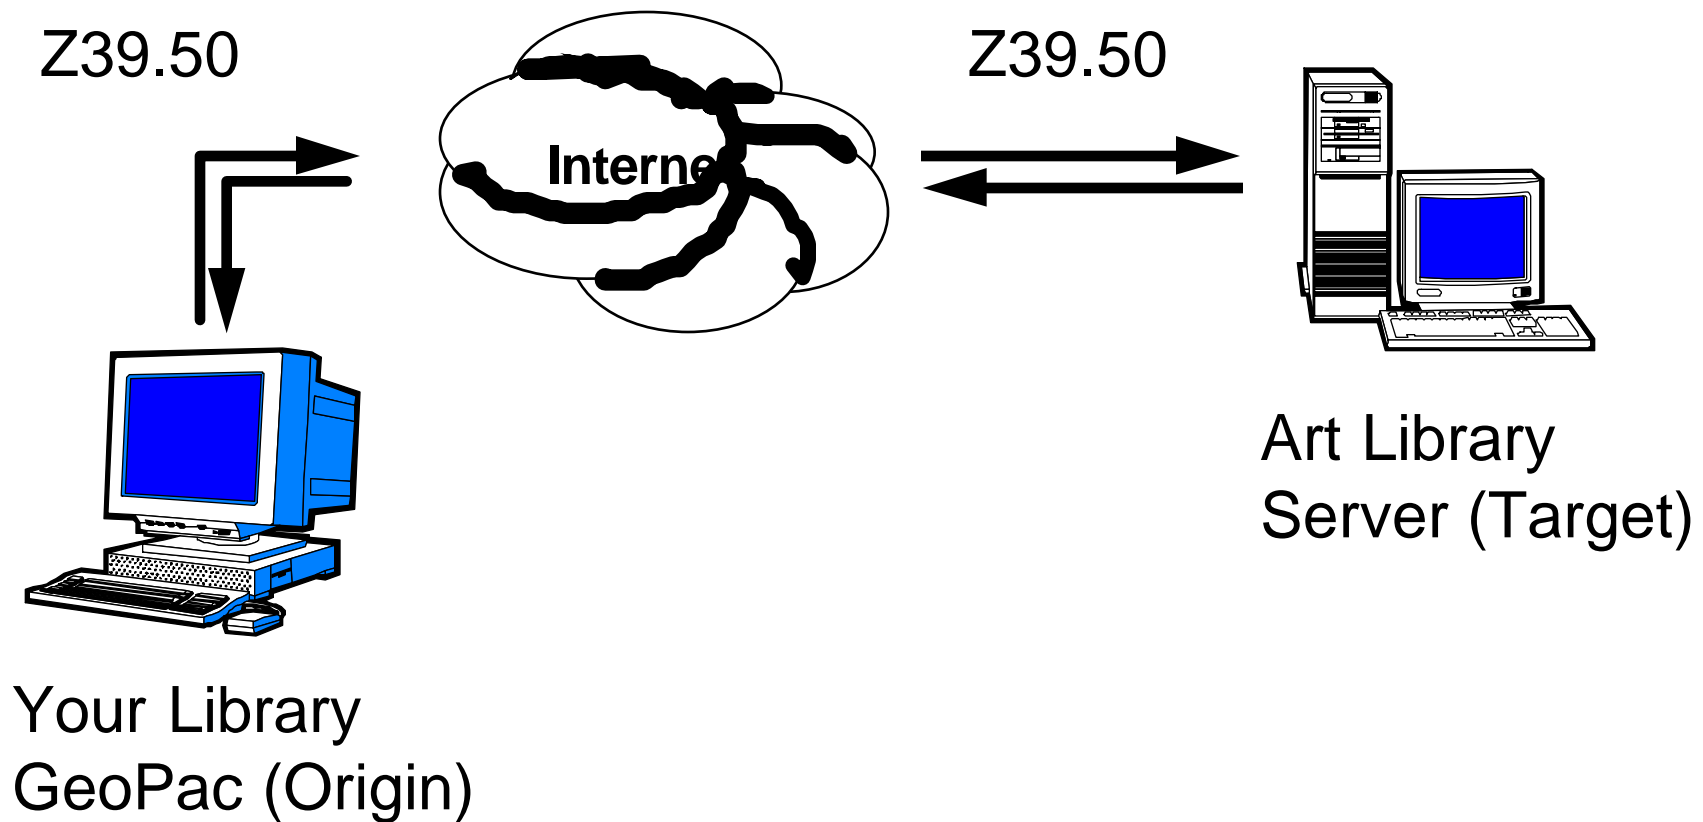

GeoWeb Web / Z39.50 Gateway

GeoPac (OPAC)

- Software on Local System
- OPAC Client - Graphical User Interface
- Hypertext and Multimedia links
- User configurable
- Multiple database connections
- Web Access through Library OPAC/URLs
- Internet Cataloguing sources

GeoPac

Z39.50 Search Engine

GeoCat (Cataloguing)

- Cataloguing Z39.50 Client
- Software on Local System
- An extended feature to GeoPac
- OPAC Client - Graphical User Interface
- User configurable
- Multiple database connections
- Internet as source of Cataloguing copy