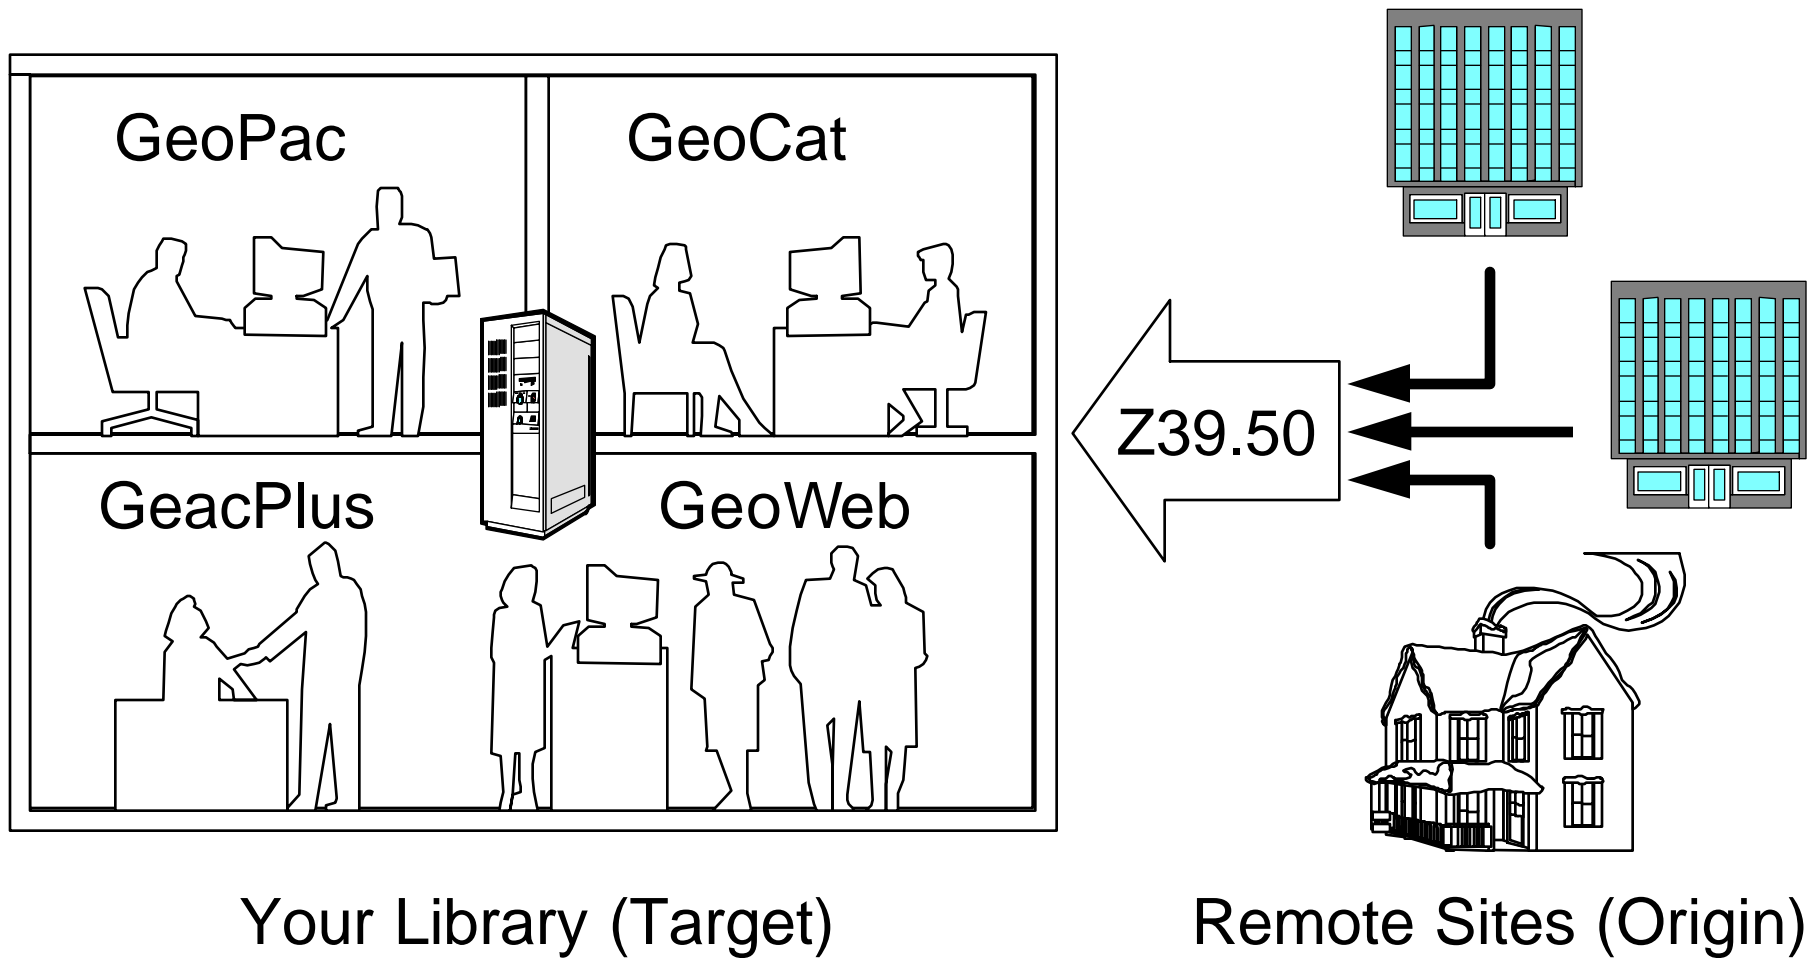

GeoWeb Web / Z39.50 Gateway

GeoPac (OPAC)

- Software on Local System
- OPAC Client - Graphical User Interface
- Hypertext and Multimedia links
- User configurable
- Multiple database connections
- Web Access through Library OPAC/URLs
- Internet Cataloguing sources

GeoPac

Z39.50 Search Engine

GeoCat (Cataloguing)

- Cataloguing Z39.50 Client
- Software on Local System
- An extended feature to GeoPac
- OPAC Client - Graphical User Interface
- User configurable
- Multiple database connections
- Internet as source of Cataloguing copy

GeoCat

Z39.50 Cataloguing Client

Typical Z39.50 Setup using GeacPlus Library System

Typical Z39.50 Setup using GeacPlus Library System

IFLA
Copenhagen
Z39.50 Information Session