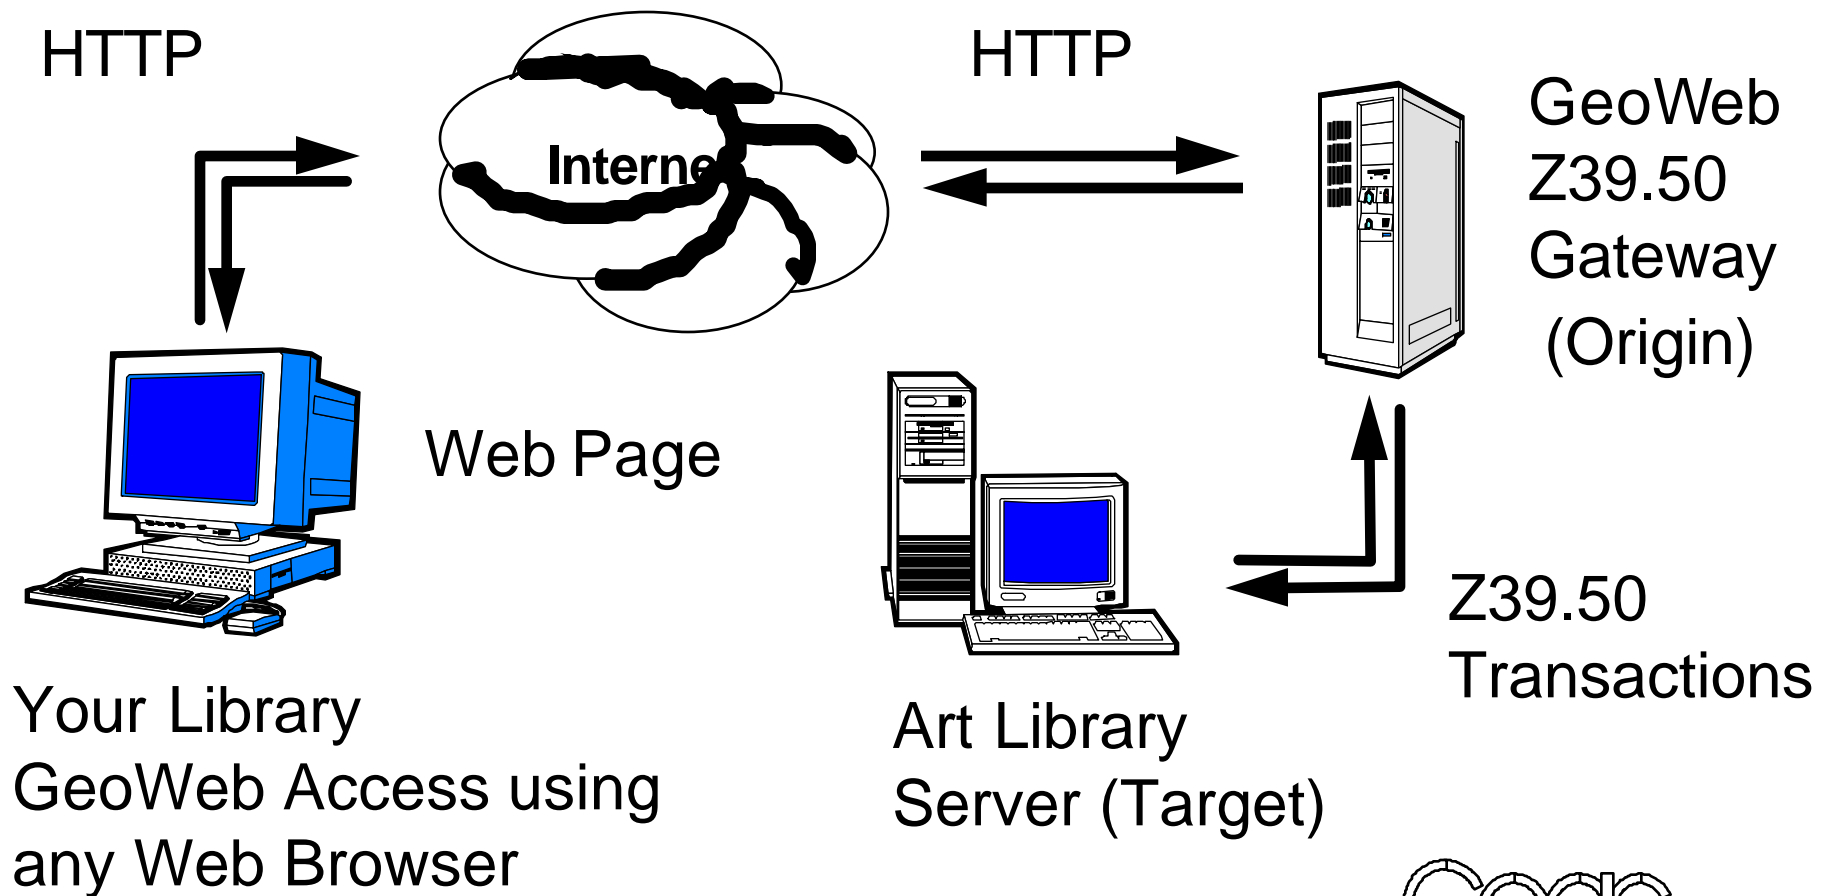

GEOS2 Clients
(Origin)

- √ GeoWeb (OPAC - Web / Z39.50)
- √ GeoPac (OPAC - Windows / Z39.50)
- √ GeoCat (Catalogue - Windows / Z39.50)

GeoWeb (OPAC)

- User Interactive Web Page
- Web access to Z39.50 Databases
- Hypertext and Multimedia links
- HTML support
- No need for software installation on local workstation
- Researcher needs only Web browser

GeoWeb Web / Z39.50 Gateway

GeoPac (OPAC)

- Software on Local System
- OPAC Client - Graphical User Interface
- Hypertext and Multimedia links
- User configurable
- Multiple database connections
- Web Access through Library OPAC/URLs
- Internet Cataloguing sources

GeoPac

Z39.50 Search Engine

GeoCat (Cataloguing)

- Cataloguing Z39.50 Client
- Software on Local System
- An extended feature to GeoPac
- OPAC Client - Graphical User Interface
- User configurable
- Multiple database connections
- Internet as source of Cataloguing copy