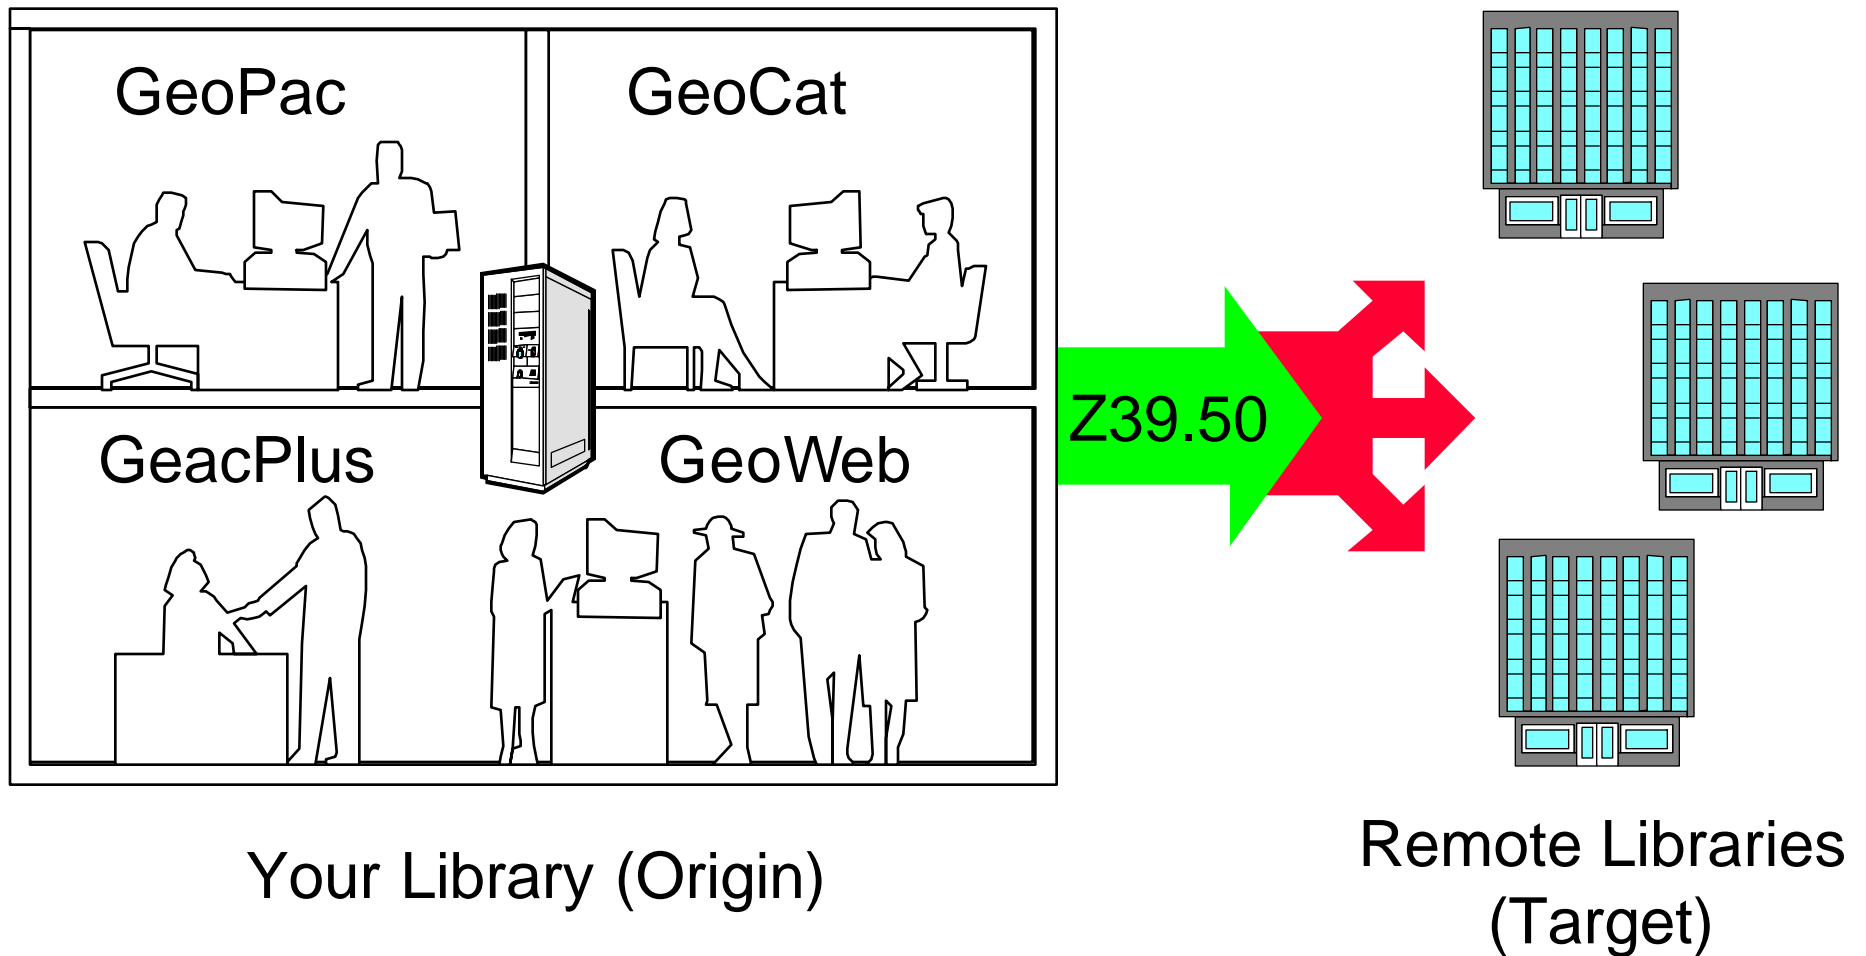

Typical Z39.50 Setup using GeacPlus Library System