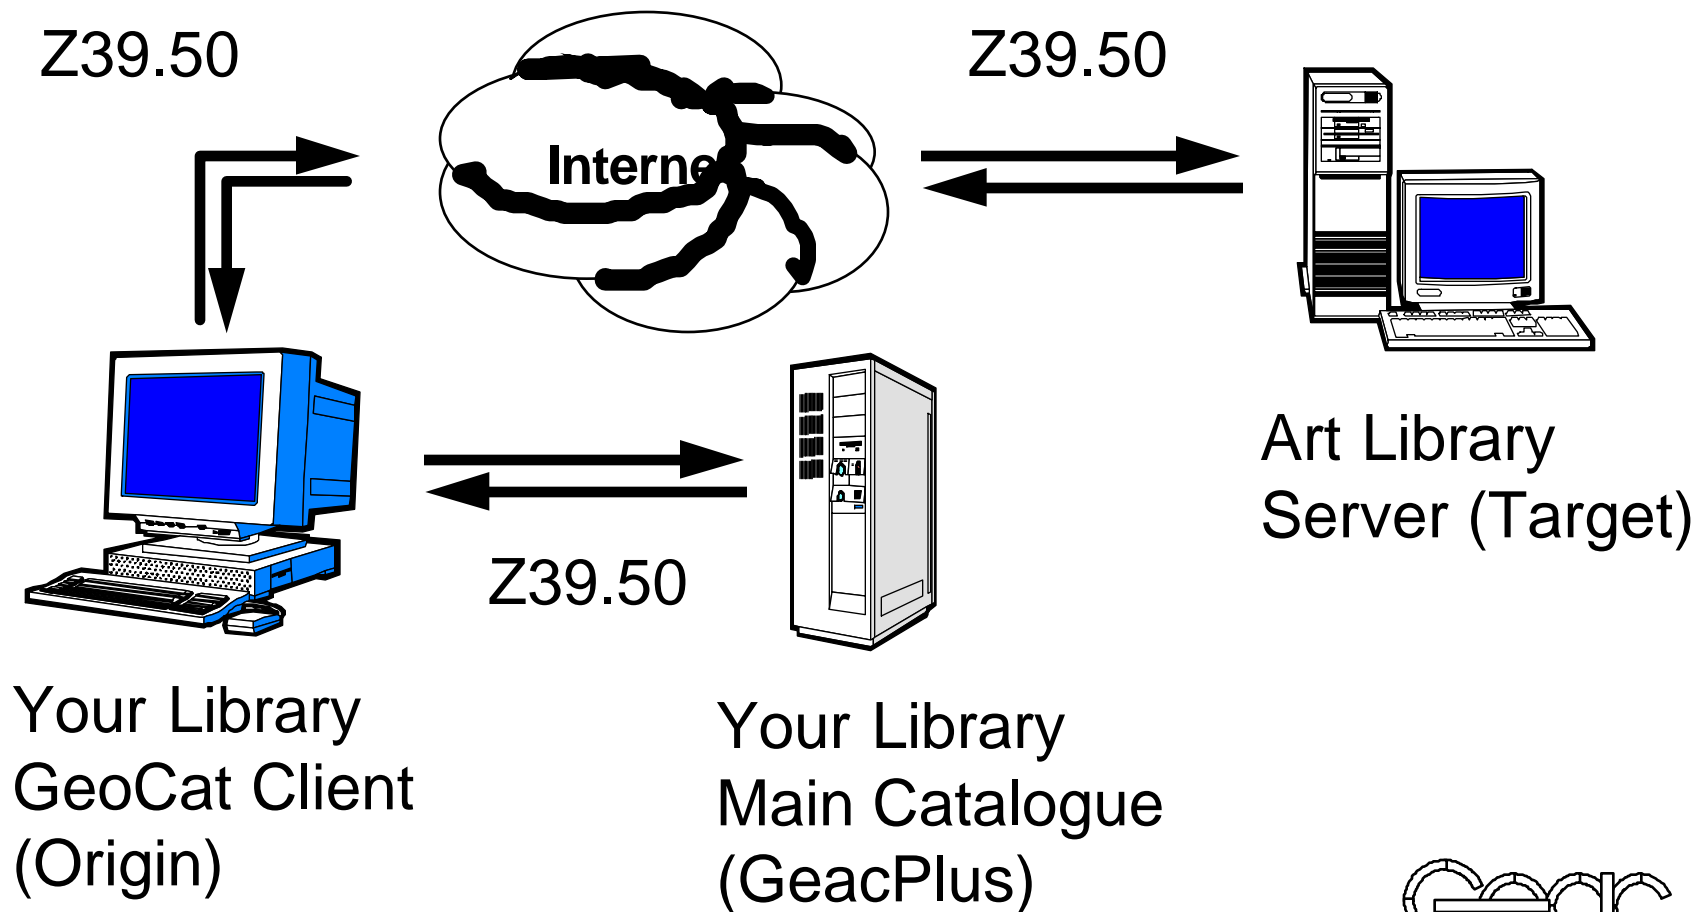

GeoCat

Z39.50 Cataloguing Client