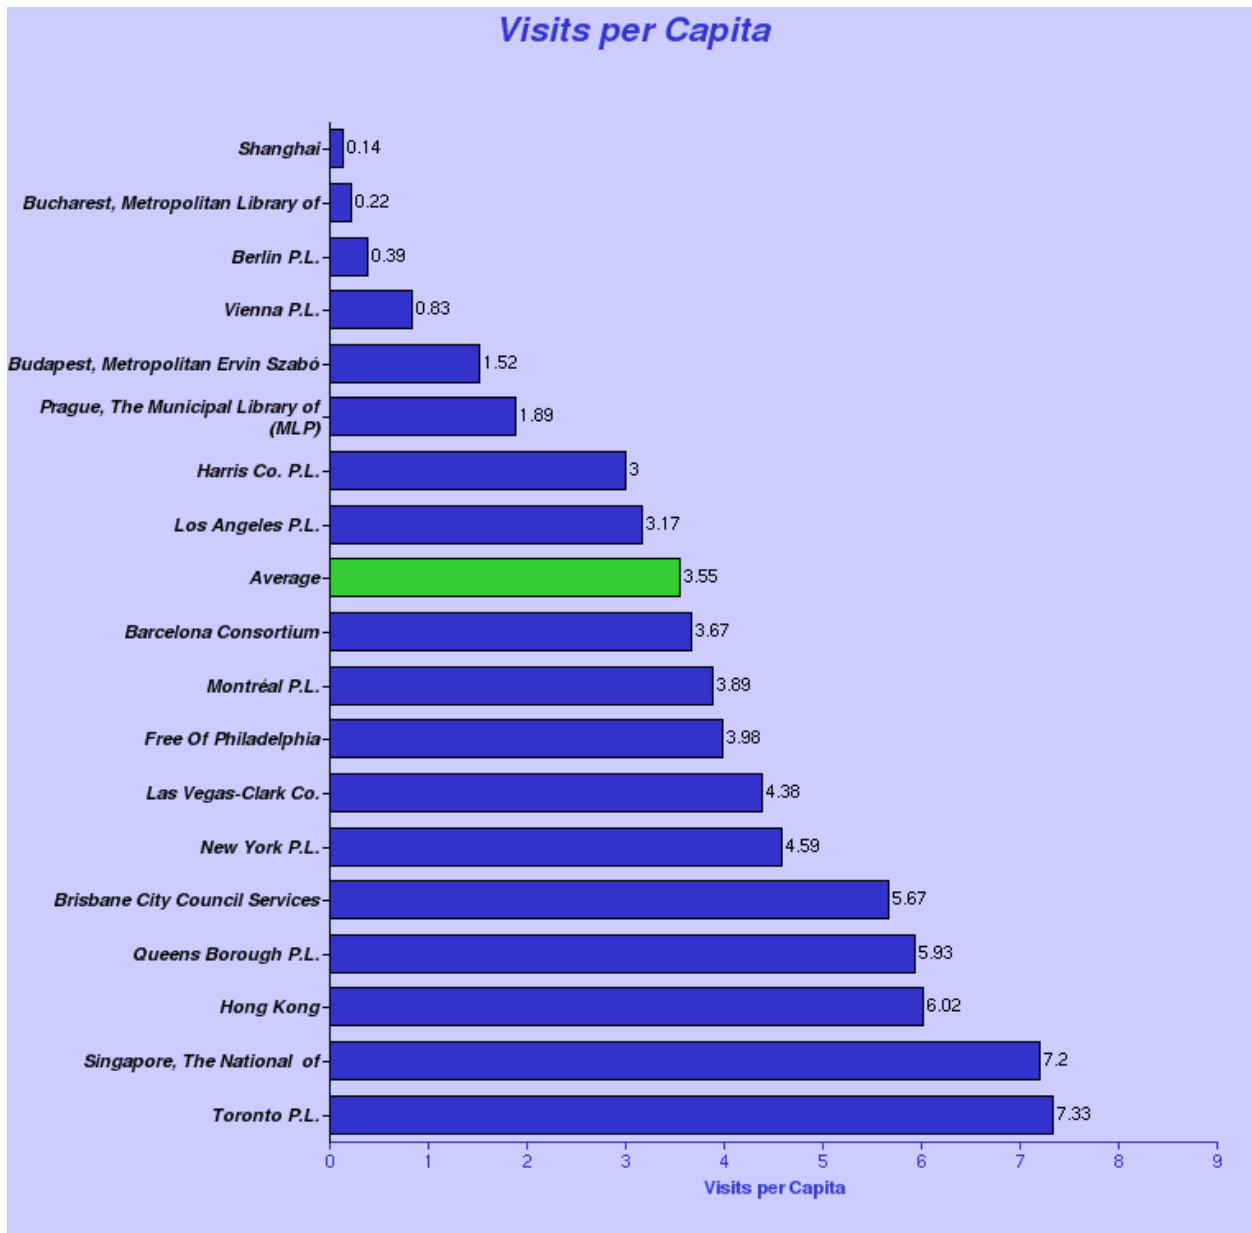

2010 IFLA How we Compare

Visits per Capita (libraries serving population 1,000,000 and over)

Collection: **IFLA MLS** Period **2010**

2010 IFLA How we Compare

Visits per Capita (libraries serving population 999,999-750,000)

Collection: **IFLA MLS** Period **2010**

2010 IFLA How we Compare

Visits per Capita (libraries serving population 749,000-500,000)

Collection: **IFLA MLS** Period **2010**

2010 IFLA How we Compare

Visits per Capita (libraries serving population under 500,000)