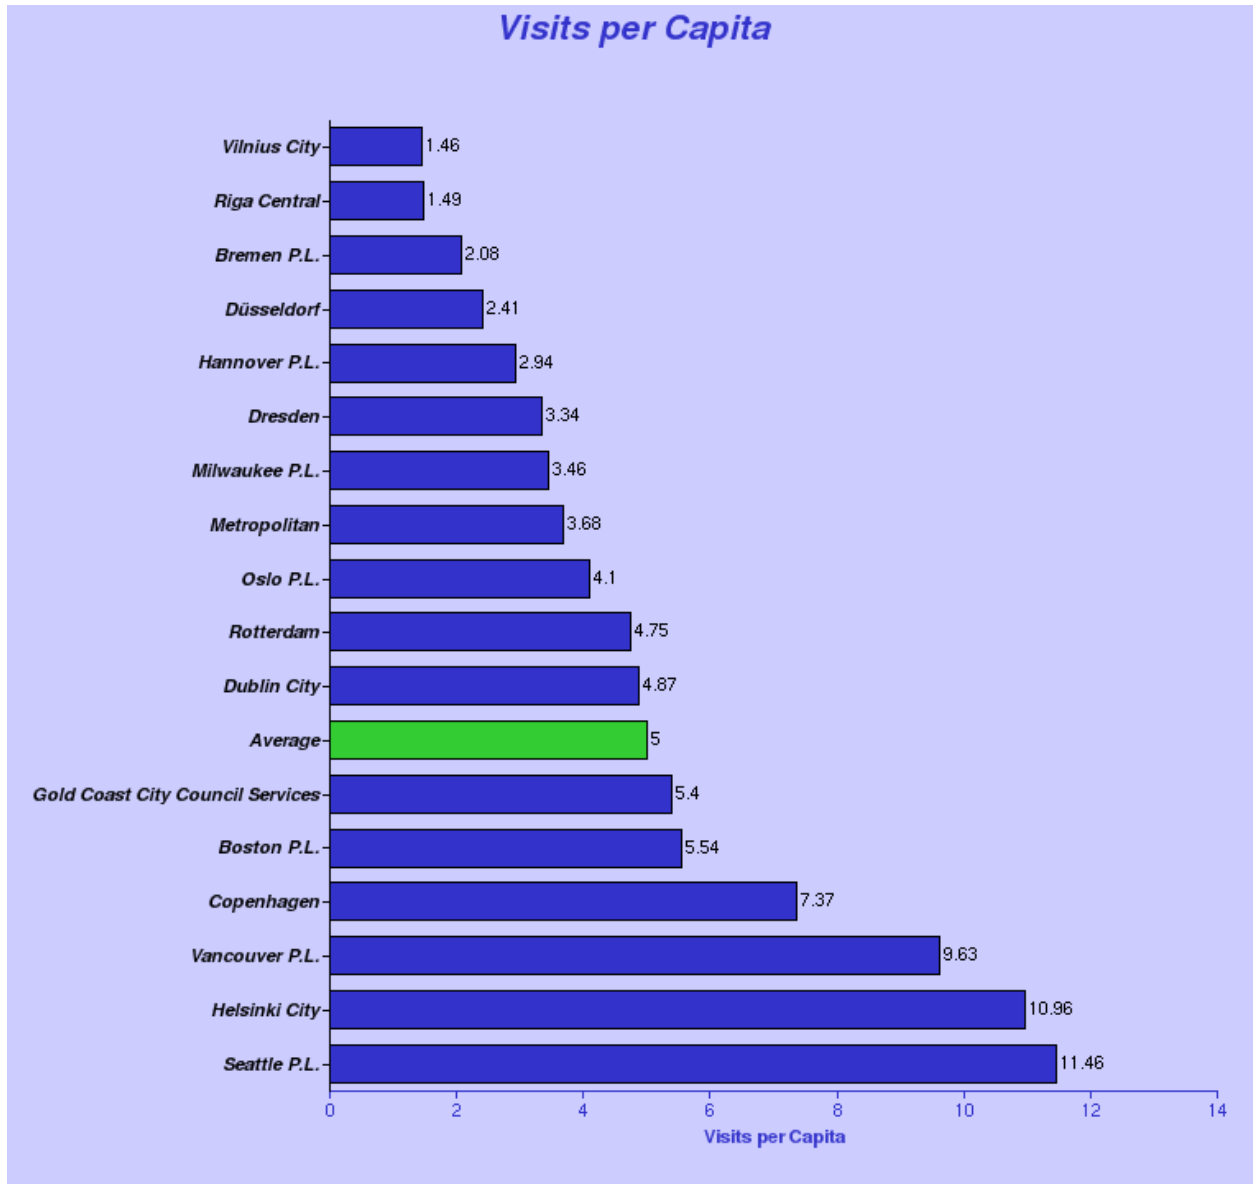

Collection: **IFLA MLS** Period **2010**

2010 IFLA How we Compare

Visits per Capita (libraries serving population 749,000-500,000)

Collection: **IFLA MLS** Period **2010**

2010 IFLA How we Compare

Visits per Capita (libraries serving population under 500,000)