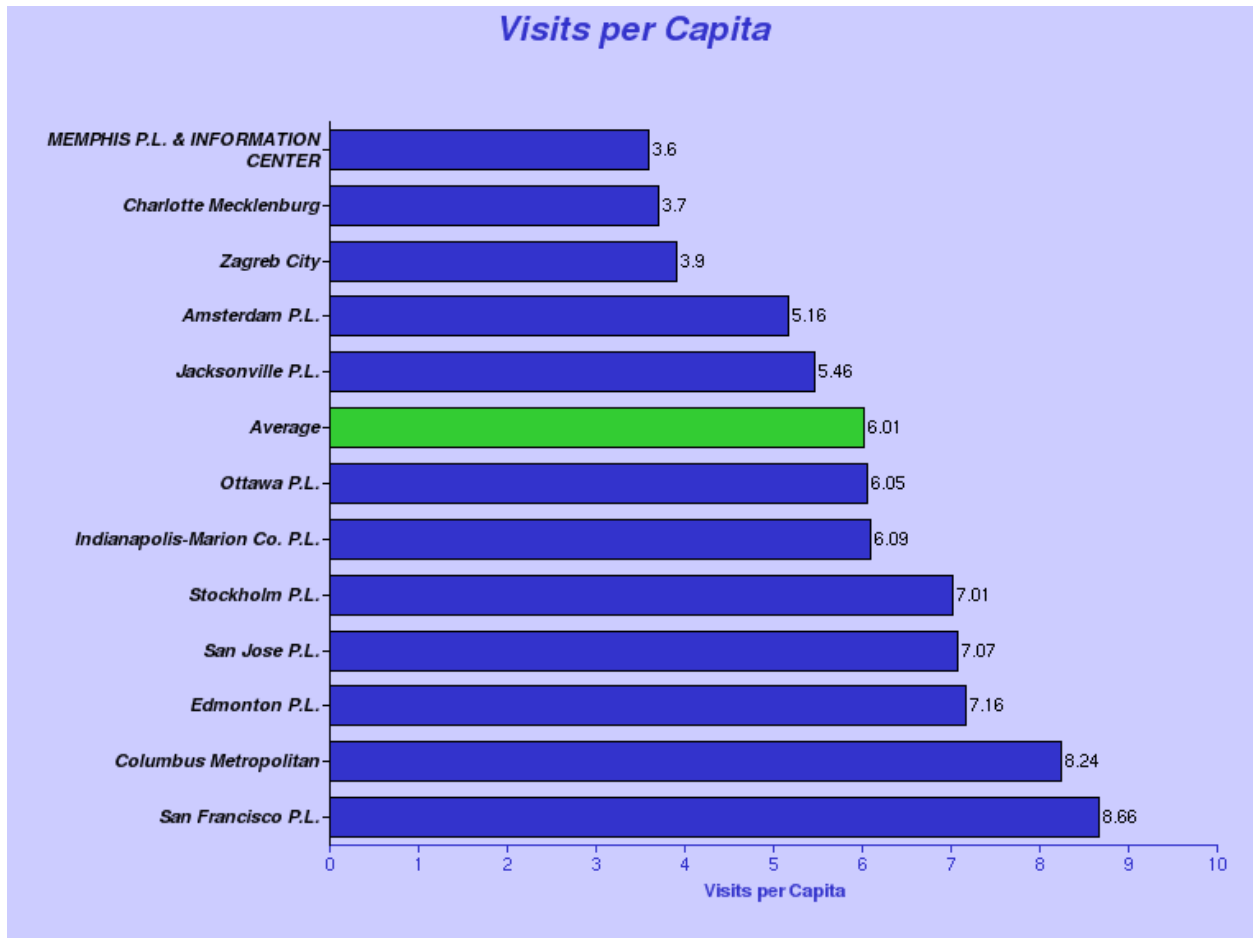

2010 IFLA How we Compare

Visits per Capita (libraries serving population 1,000,000 and over)

Collection: **IFLA MLS** Period **2010**

2010 IFLA How we Compare

Visits per Capita (libraries serving population 999,999-750,000)

Collection: **IFLA MLS** Period **2010**

2010 IFLA How we Compare

Visits per Capita (libraries serving population 749,000-500,000)

Collection: **IFLA MLS** Period **2010**

2010 IFLA How we Compare

Visits per Capita (libraries serving population under 500,000)