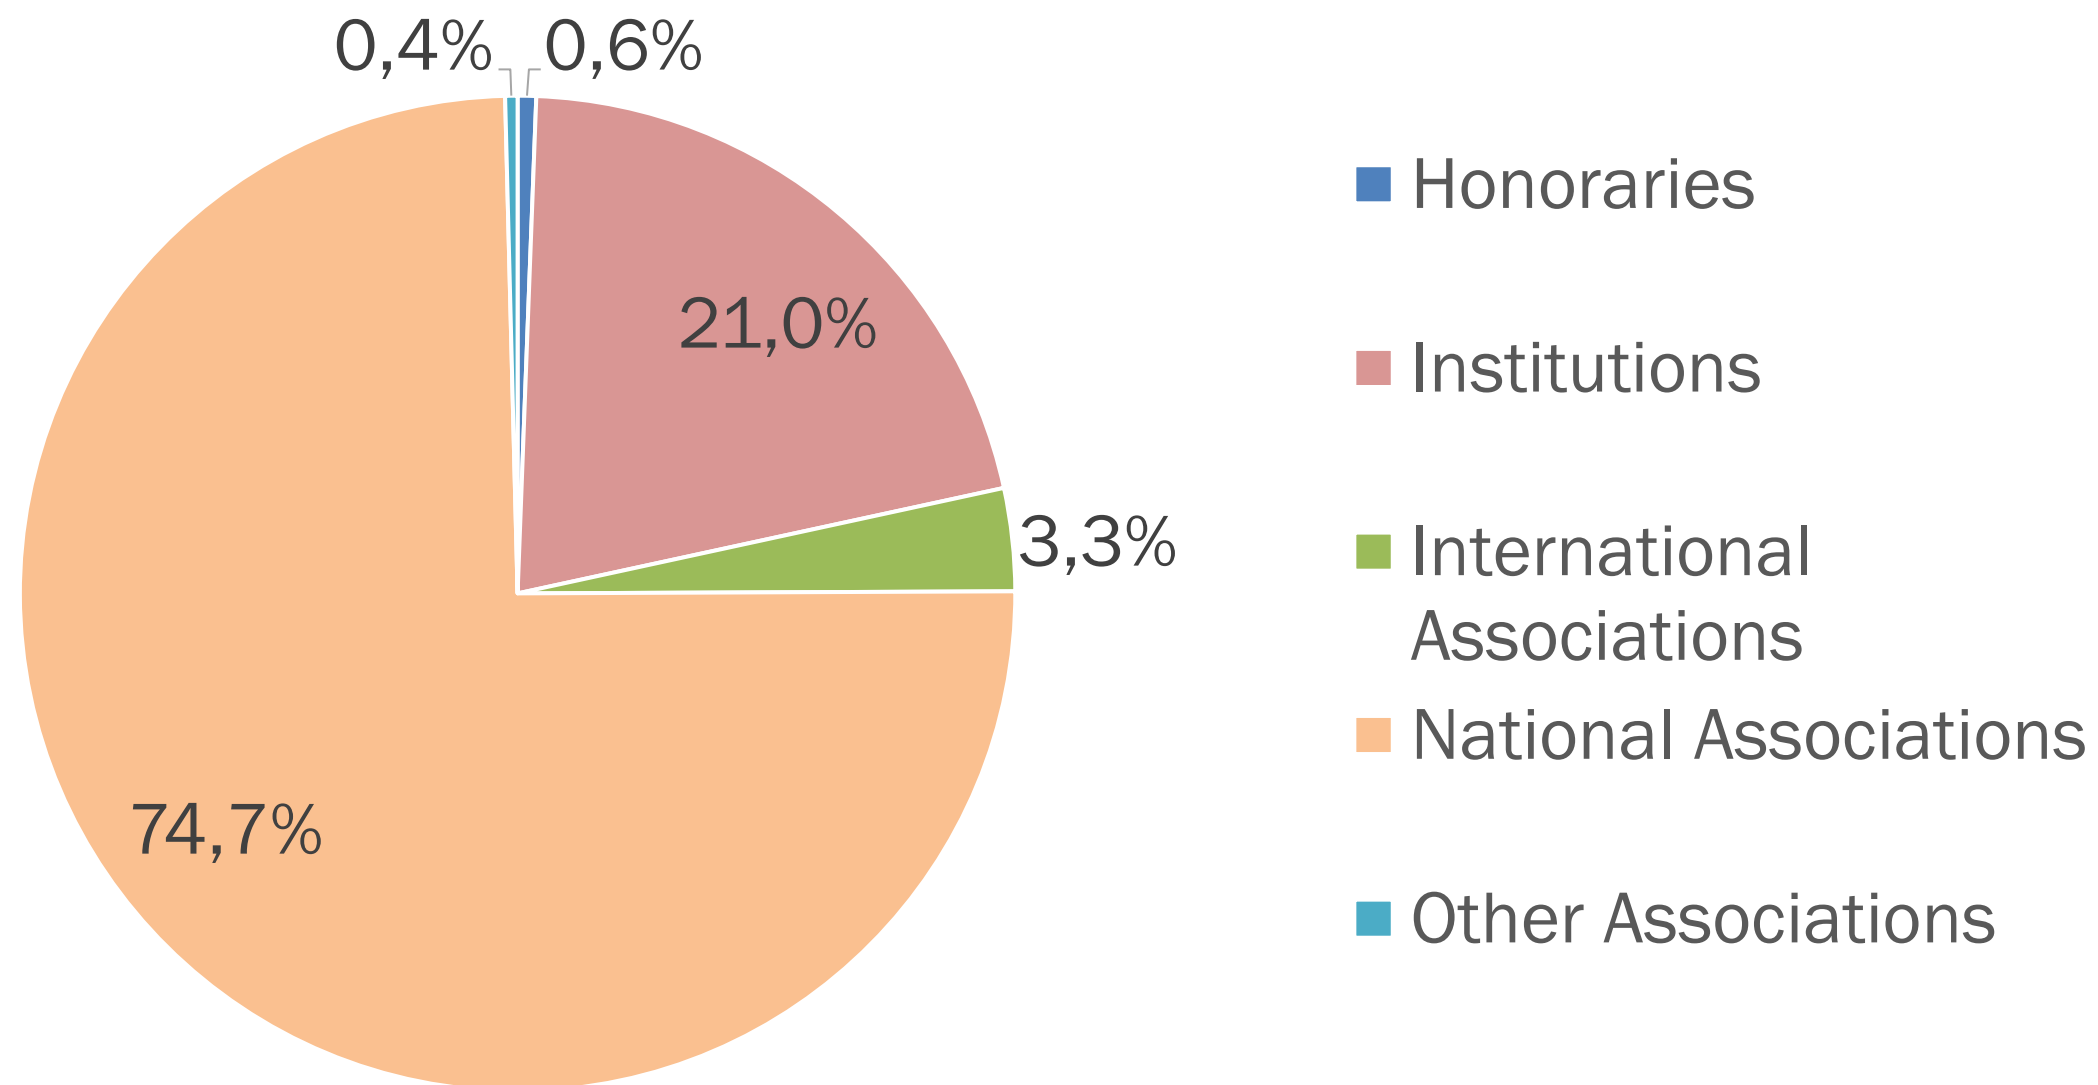

Results of the WLIC 2024 Advisory Referendum and Volunteer Survey

**International
Federation of
Library
Associations and Institutions**

Response rate

Members *n*=1,040

Volunteers *n*=1,012

Votes per region

Members – weighted vote

Volunteers – one vote each

- Asia and Oceania
- Europe
- Latin America and the Caribbean
- Middle East and North Africa
- North America
- Sub-Saharan Africa

Weight of say in the result by membership categories

Breakdown of the result

Results by region - Members

Results by region - Volunteers