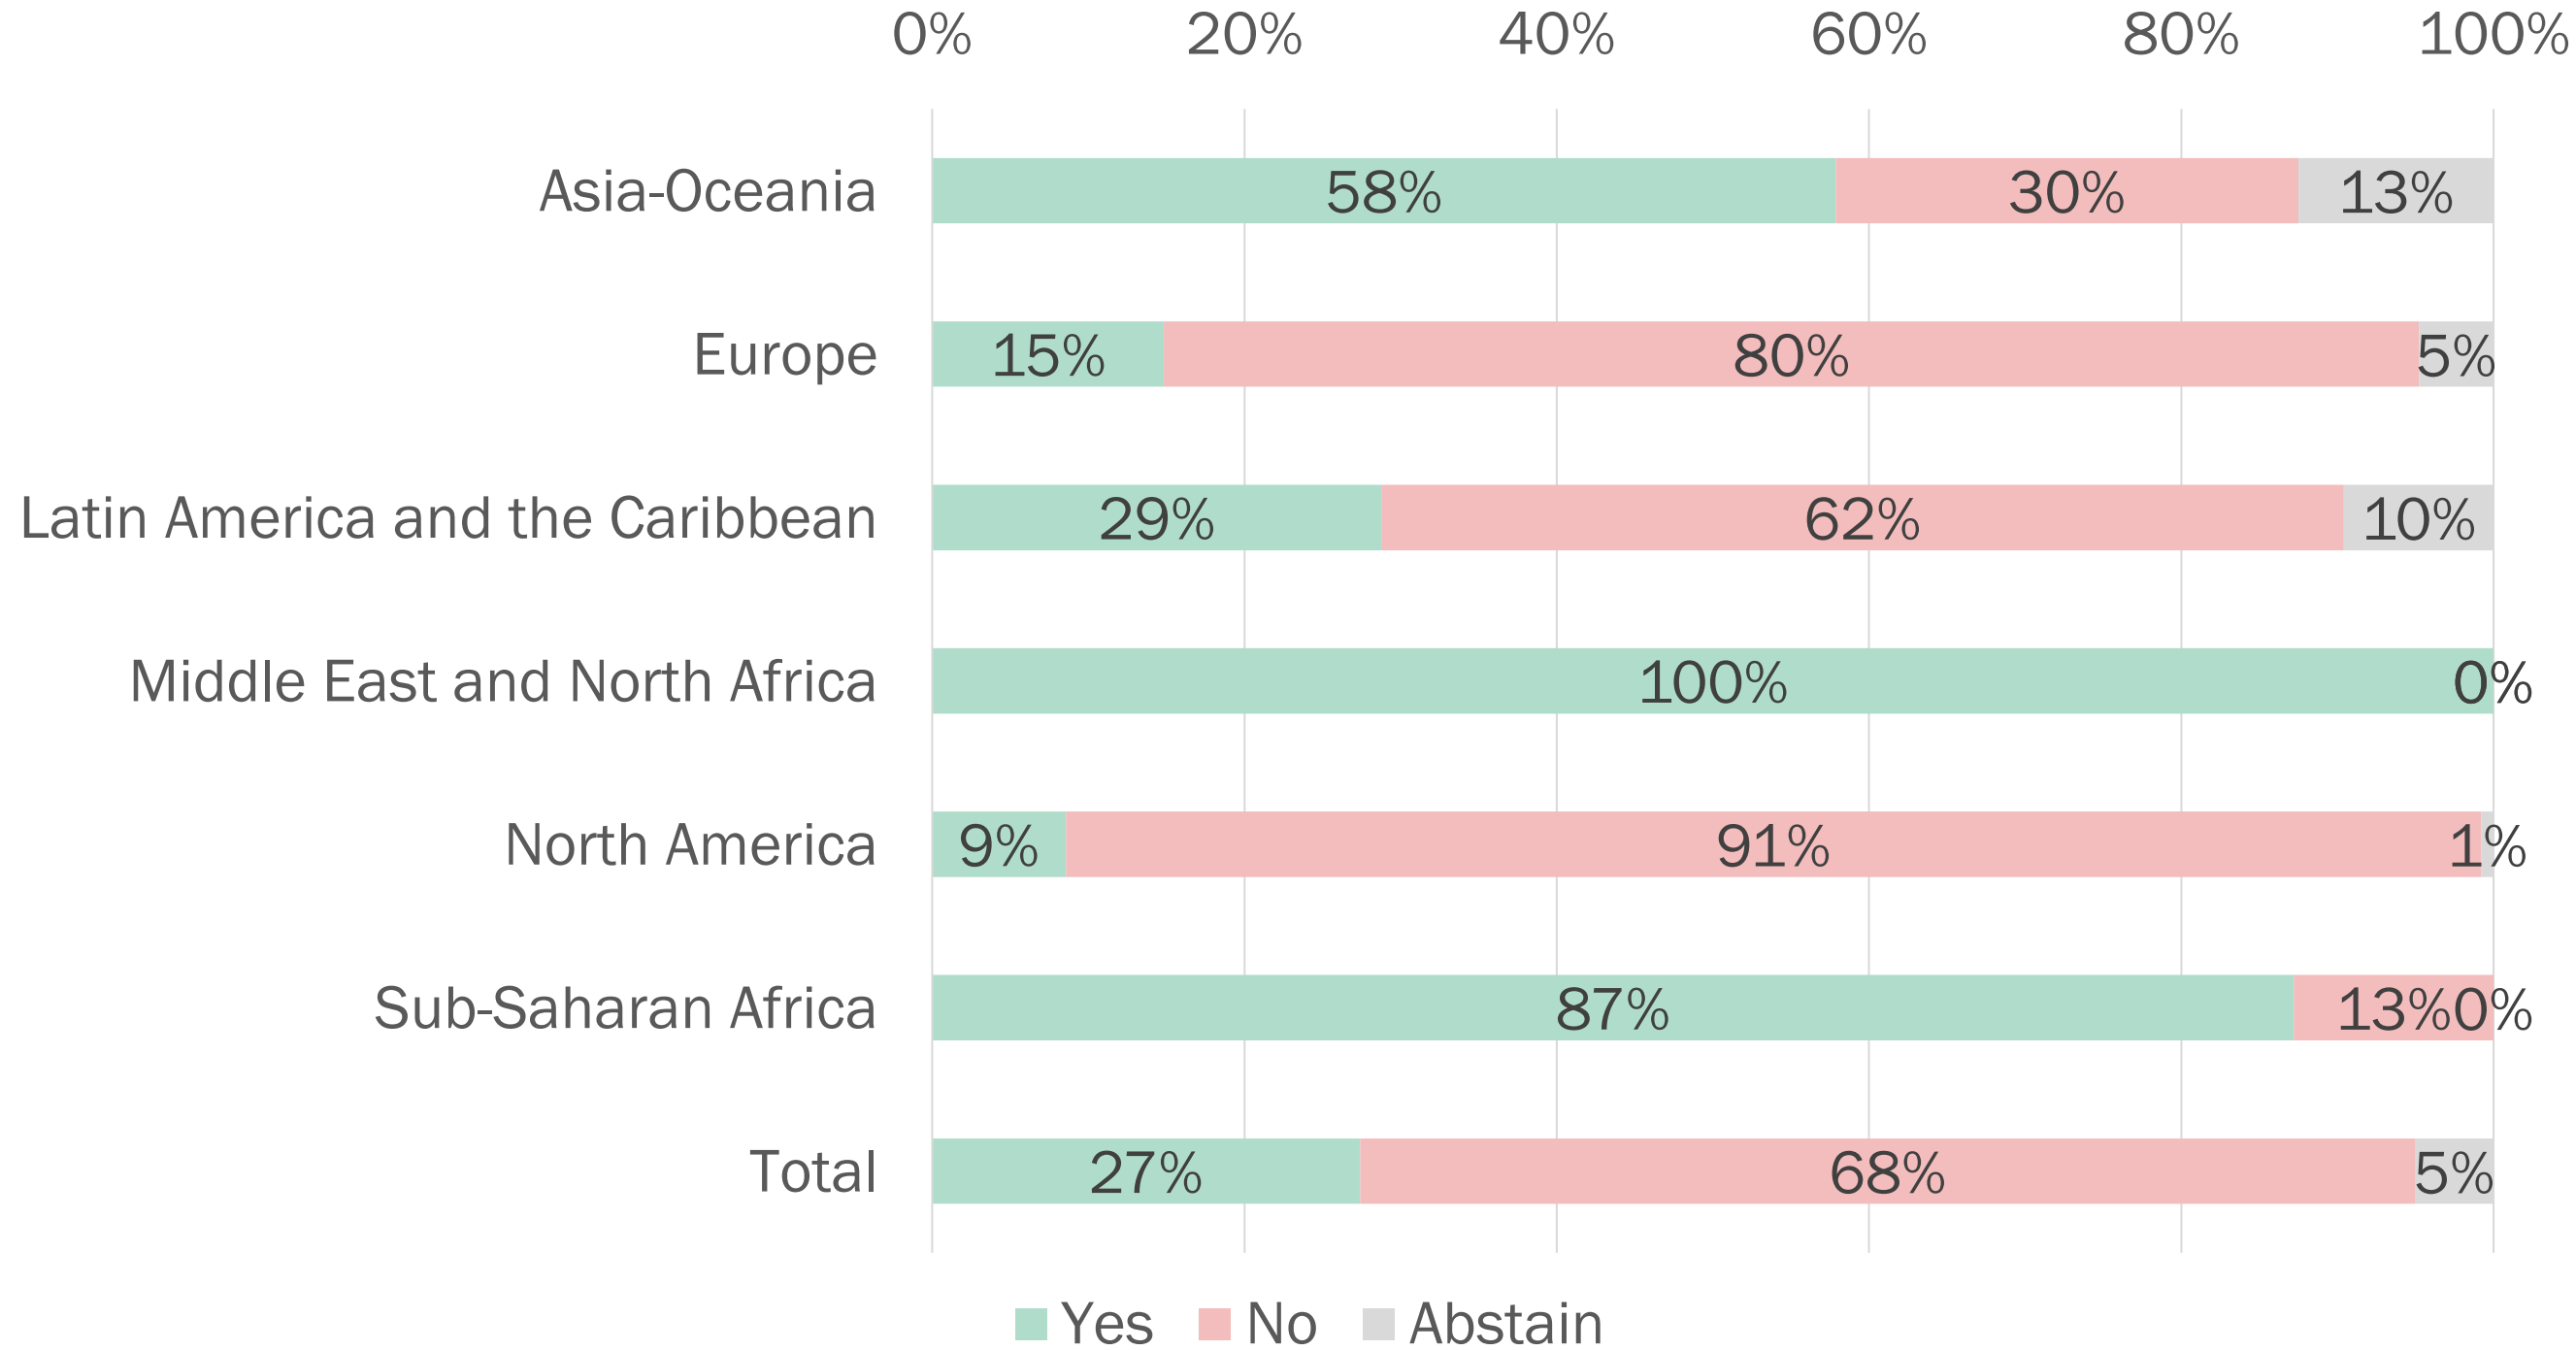

Results of the WLIC 2024 Advisory Referendum and Volunteer Survey

**International
Federation of
Library
Associations and Institutions**

Response rate

Members *n*=1,040

Volunteers *n*=1,012

Votes per region

Members – weighted vote

Volunteers – one vote each

- Asia and Oceania
- Europe
- Latin America and the Caribbean
- Middle East and North Africa
- North America
- Sub-Saharan Africa

Weight of say in the result by membership categories

Breakdown of the result

Results by region - Members

Results by region - Volunteers