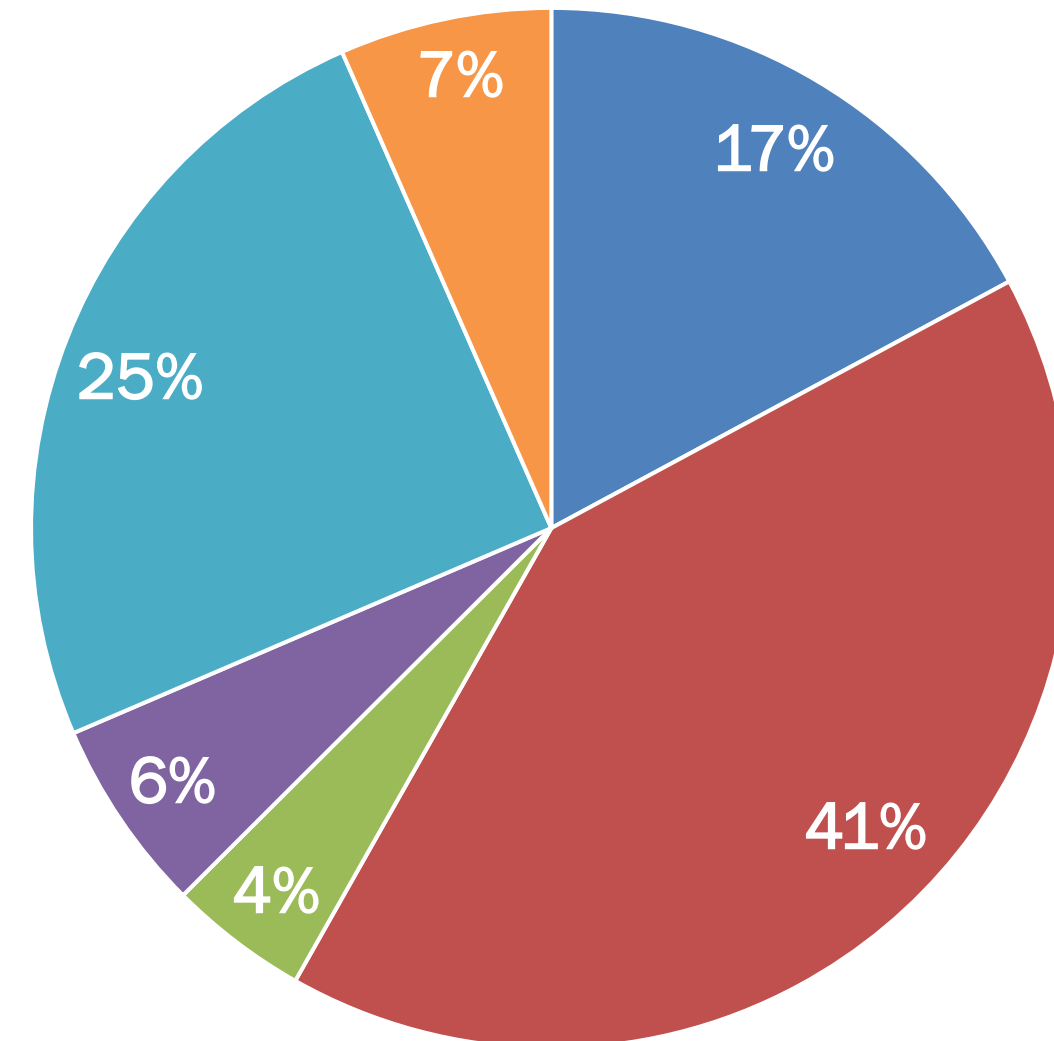

Results of the WLIC 2024 Advisory Referendum and Volunteer Survey

**International
Federation of
Library
Associations and Institutions**

Response rate

Members *n*=1,040

Volunteers *n*=1,012

Votes per region

Members – weighted vote

Volunteers – one vote each

- Asia and Oceania
- Europe
- Latin America and the Caribbean
- Middle East and North Africa
- North America
- Sub-Saharan Africa

Weight of say in the result by membership categories

Breakdown of the result

Results by region - Members

Results by region - Volunteers