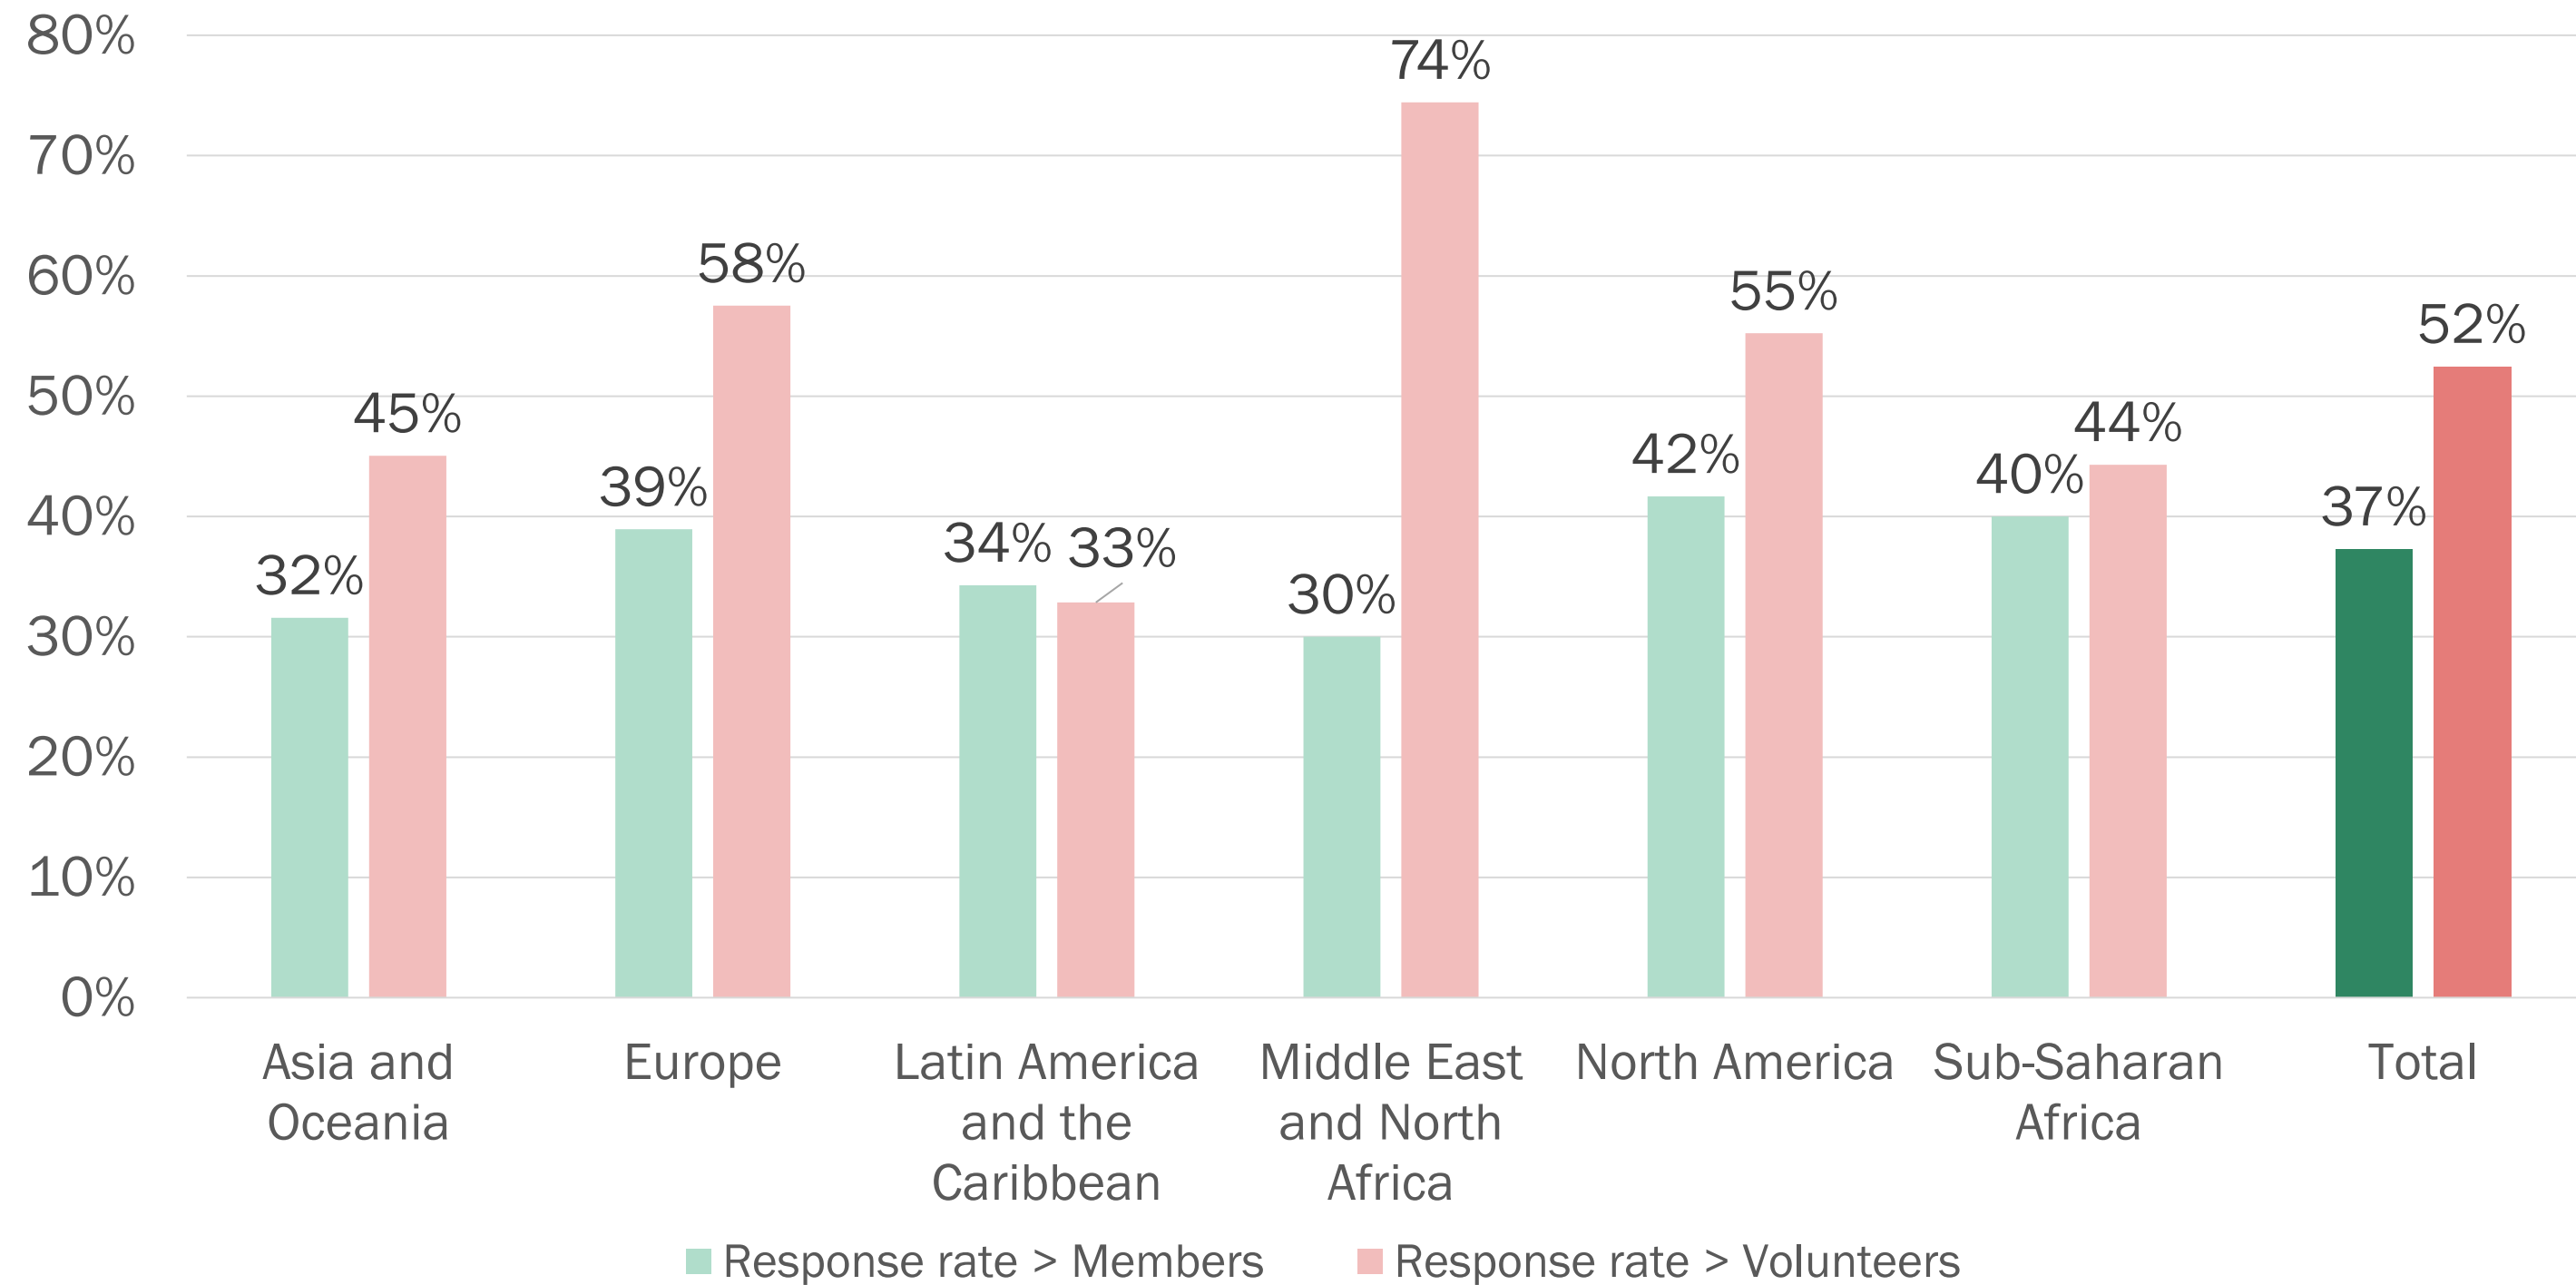

Results of the WLIC 2024 Advisory Referendum and Volunteer Survey

**International
Federation of
Library
Associations and Institutions**

Response rate

Members *n*=1,040

Volunteers *n*=1,012

Votes per region

Members – weighted vote

Volunteers – one vote each

- Asia and Oceania
- Europe
- Latin America and the Caribbean
- Middle East and North Africa
- North America
- Sub-Saharan Africa

Weight of say in the result by membership categories

Breakdown of the result

Results by region - Members

Results by region - Volunteers