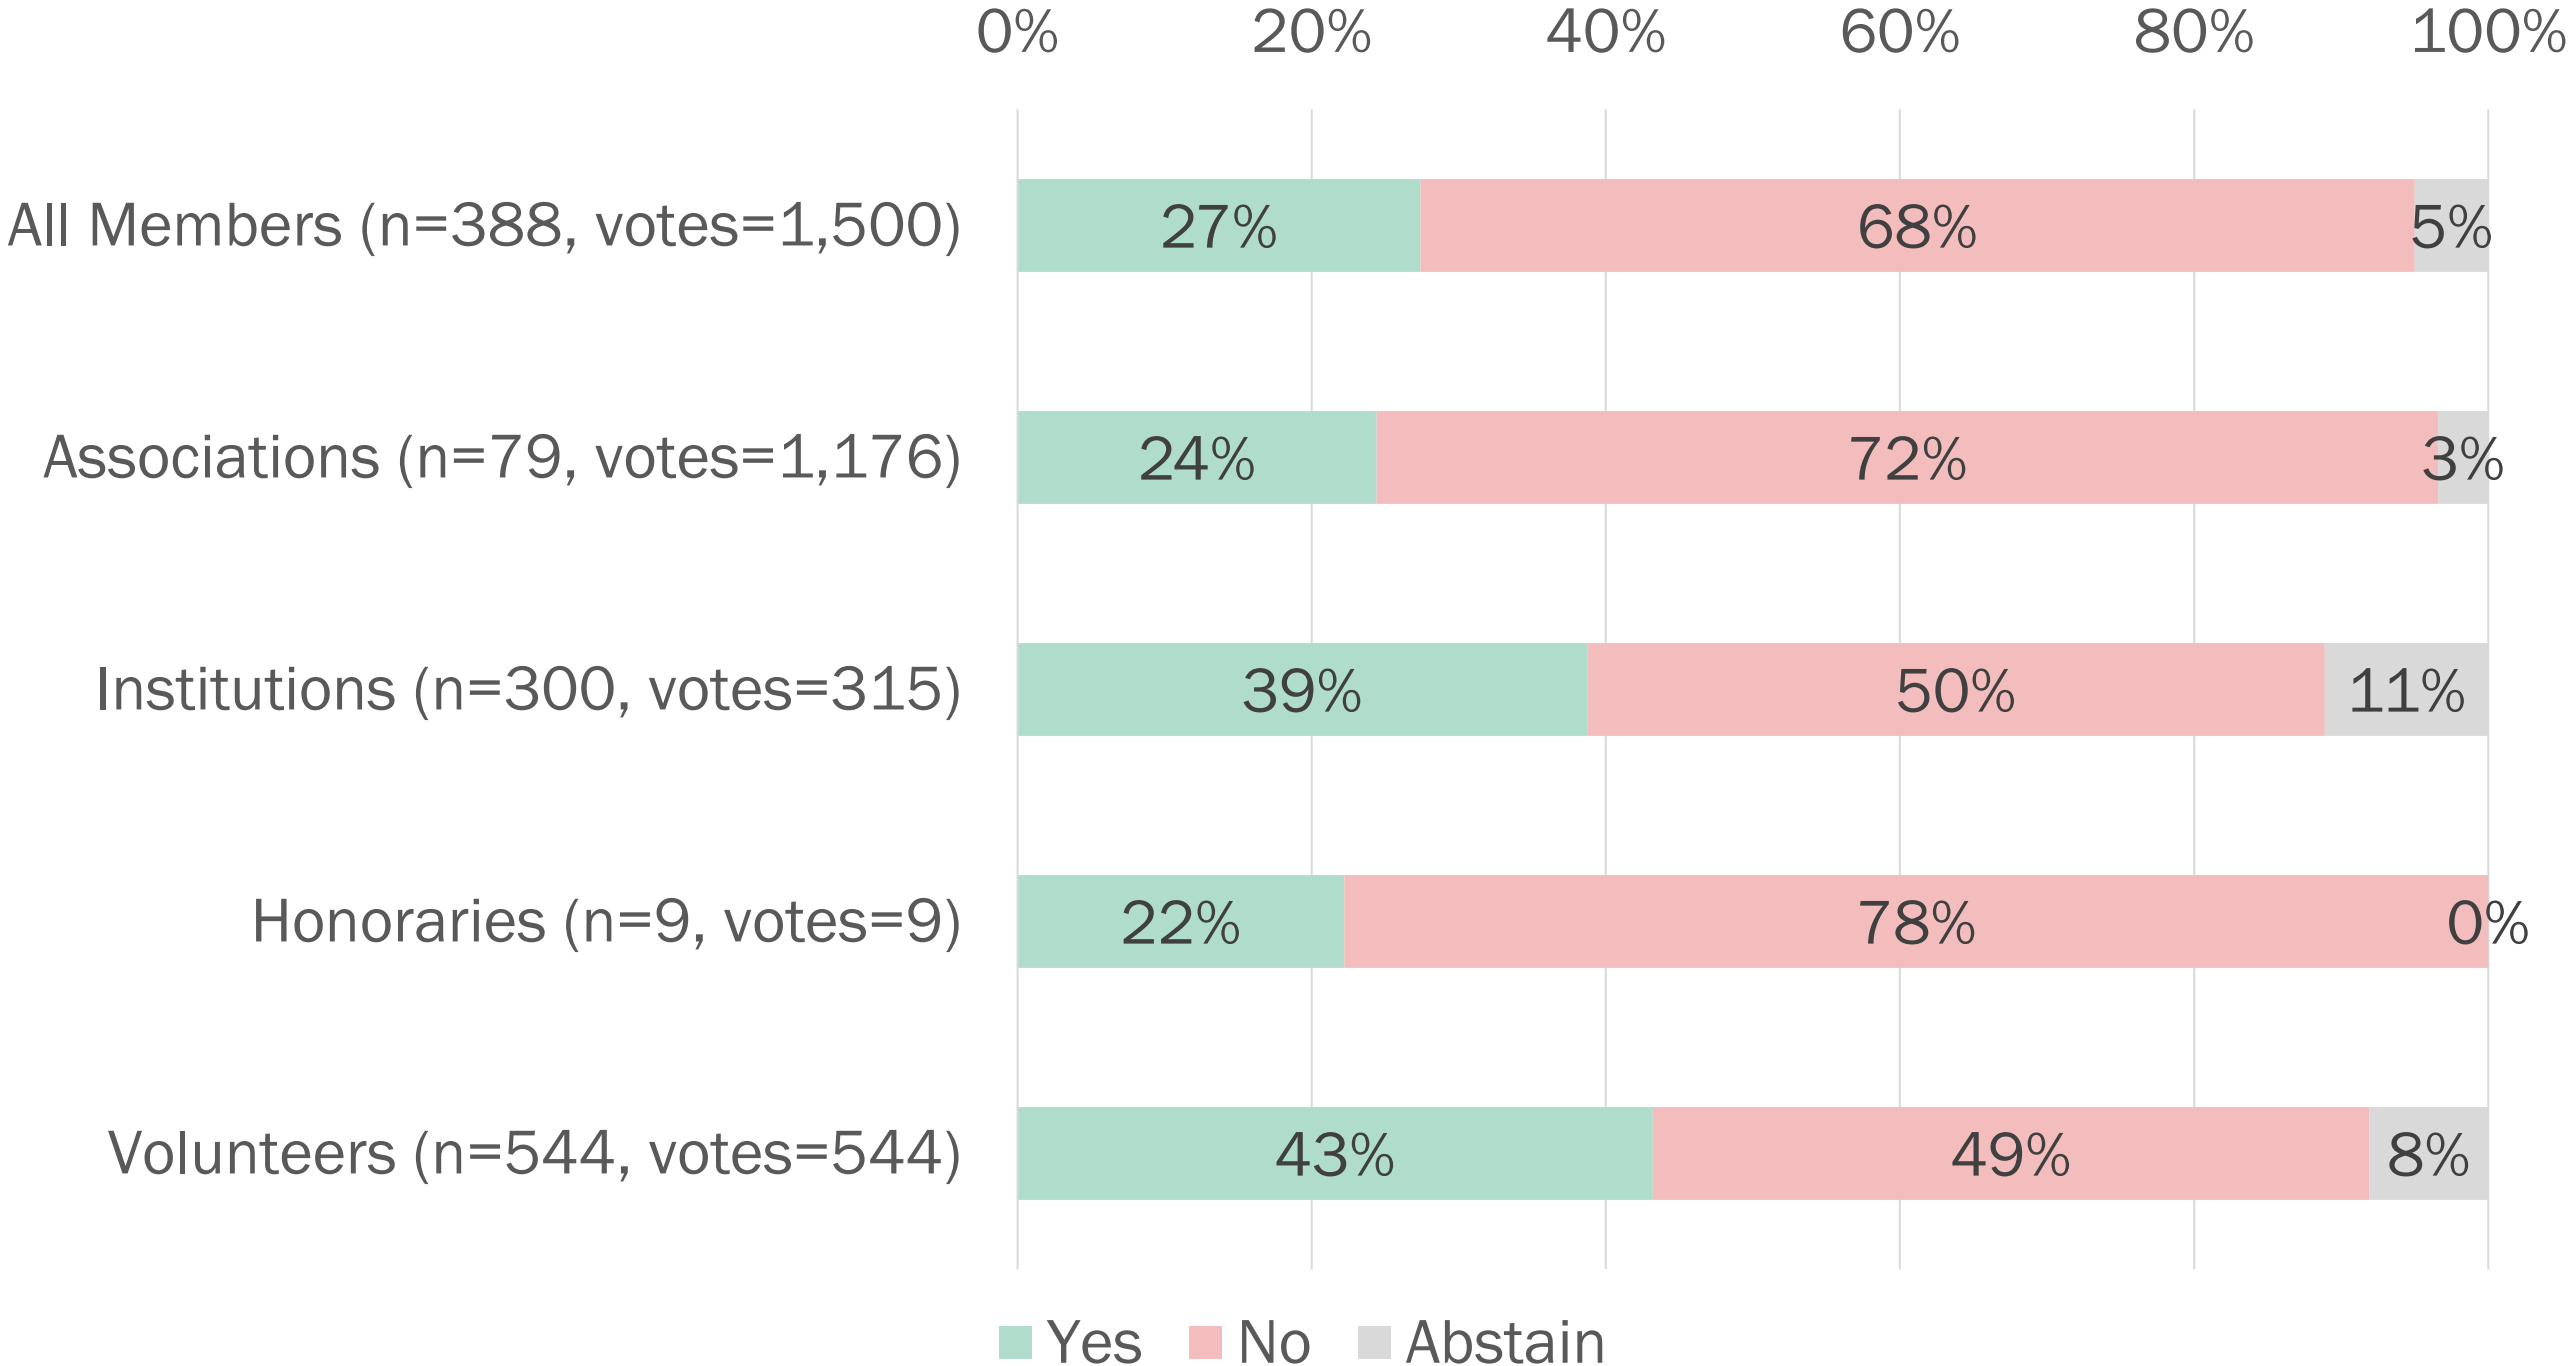

Results of the WLIC 2024 Advisory Referendum and Volunteer Survey

**International
Federation of
Library
Associations and Institutions**

Response rate

Members *n*=1,040

Volunteers *n*=1,012

Votes per region

Members – weighted vote

Volunteers – one vote each

- Asia and Oceania
- Europe
- Latin America and the Caribbean
- Middle East and North Africa
- North America
- Sub-Saharan Africa

Weight of say in the result by membership categories

Breakdown of the result

Results by region - Members

Results by region - Volunteers