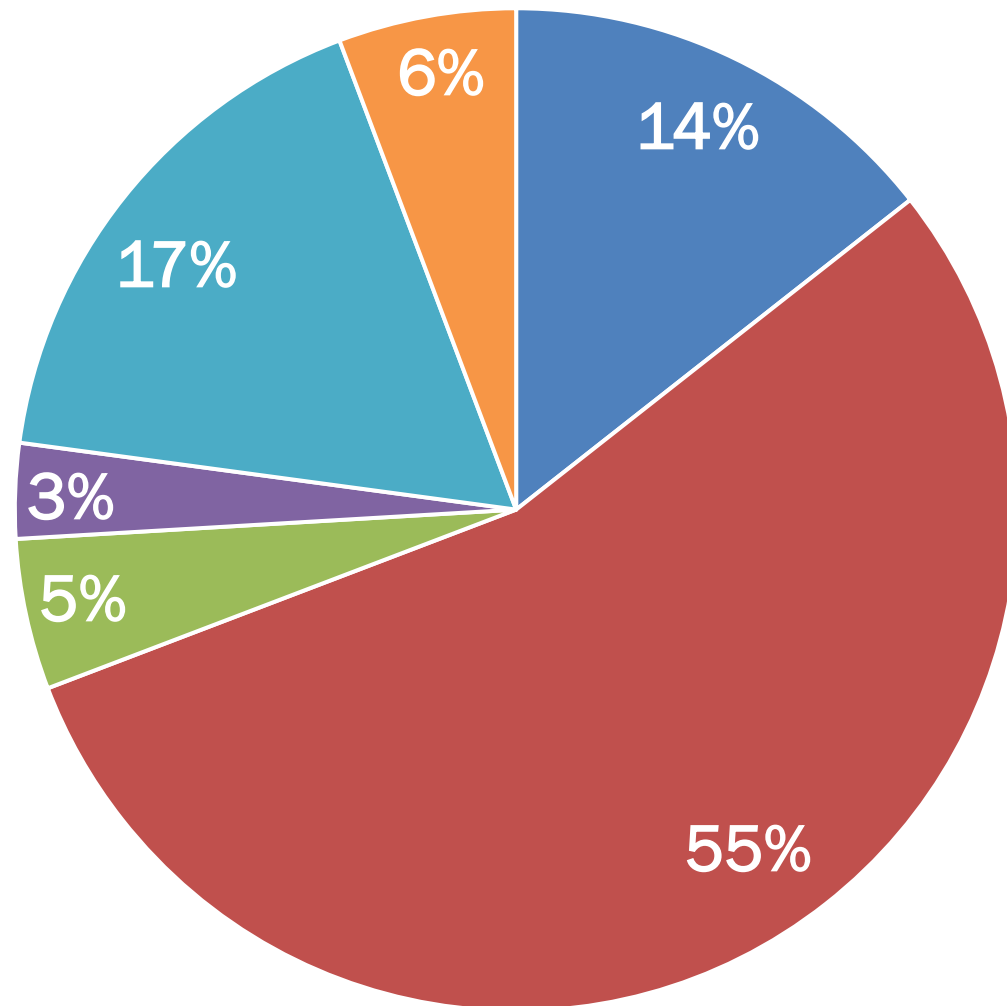

Results of the WLIC 2024 Advisory Referendum and Volunteer Survey

**International
Federation of
Library
Associations and Institutions**

Response rate

Members *n*=1,040

Volunteers *n*=1,012

Votes per region

Members – weighted vote

Volunteers – one vote each

- Asia and Oceania
- Europe
- Latin America and the Caribbean
- Middle East and North Africa
- North America
- Sub-Saharan Africa

Weight of say in the result by membership categories

Breakdown of the result

Results by region - Members

Results by region - Volunteers